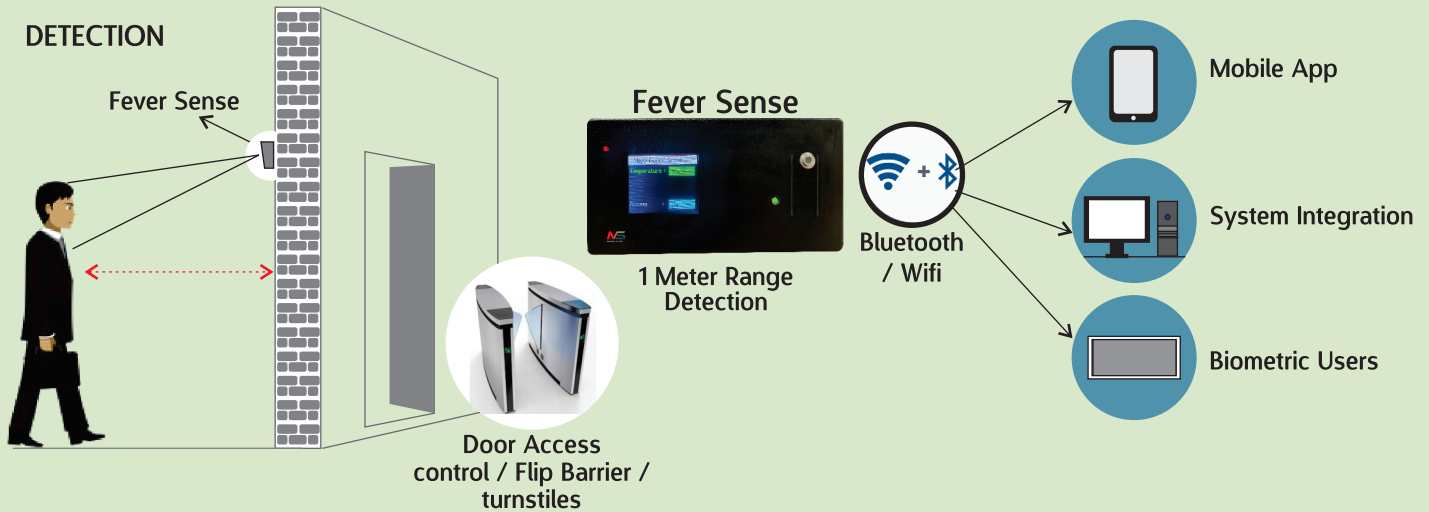

MsgQ Fever Sense

MsgQ Fever Sense is a Touchless Automatic Fever Screening Unit

Monitors the human body temperature in the range of one meter line of sight.

Avoid human intervention.

CONNECTION OVERVIEW

System Features:

- Real-time human body temperature monitoring
- Temperature Accuracy is +/- 0.4 deg C
- Measurement range is one meter
- In built automatic alerting system, alerts the security personnel
- In built access control system to access the doors and turnstiles or flap barriers
- In built display, which displays the real time temperature
- In built bluetooth connectivity to exchange the temperature data for software Integration
- Can be integrated to bluetooth displays
- Mobile App for the security personnel to monitor the real-time temperature
- Application Interface for the existing Biometric users
- Avoid human errors in scanning the temperature